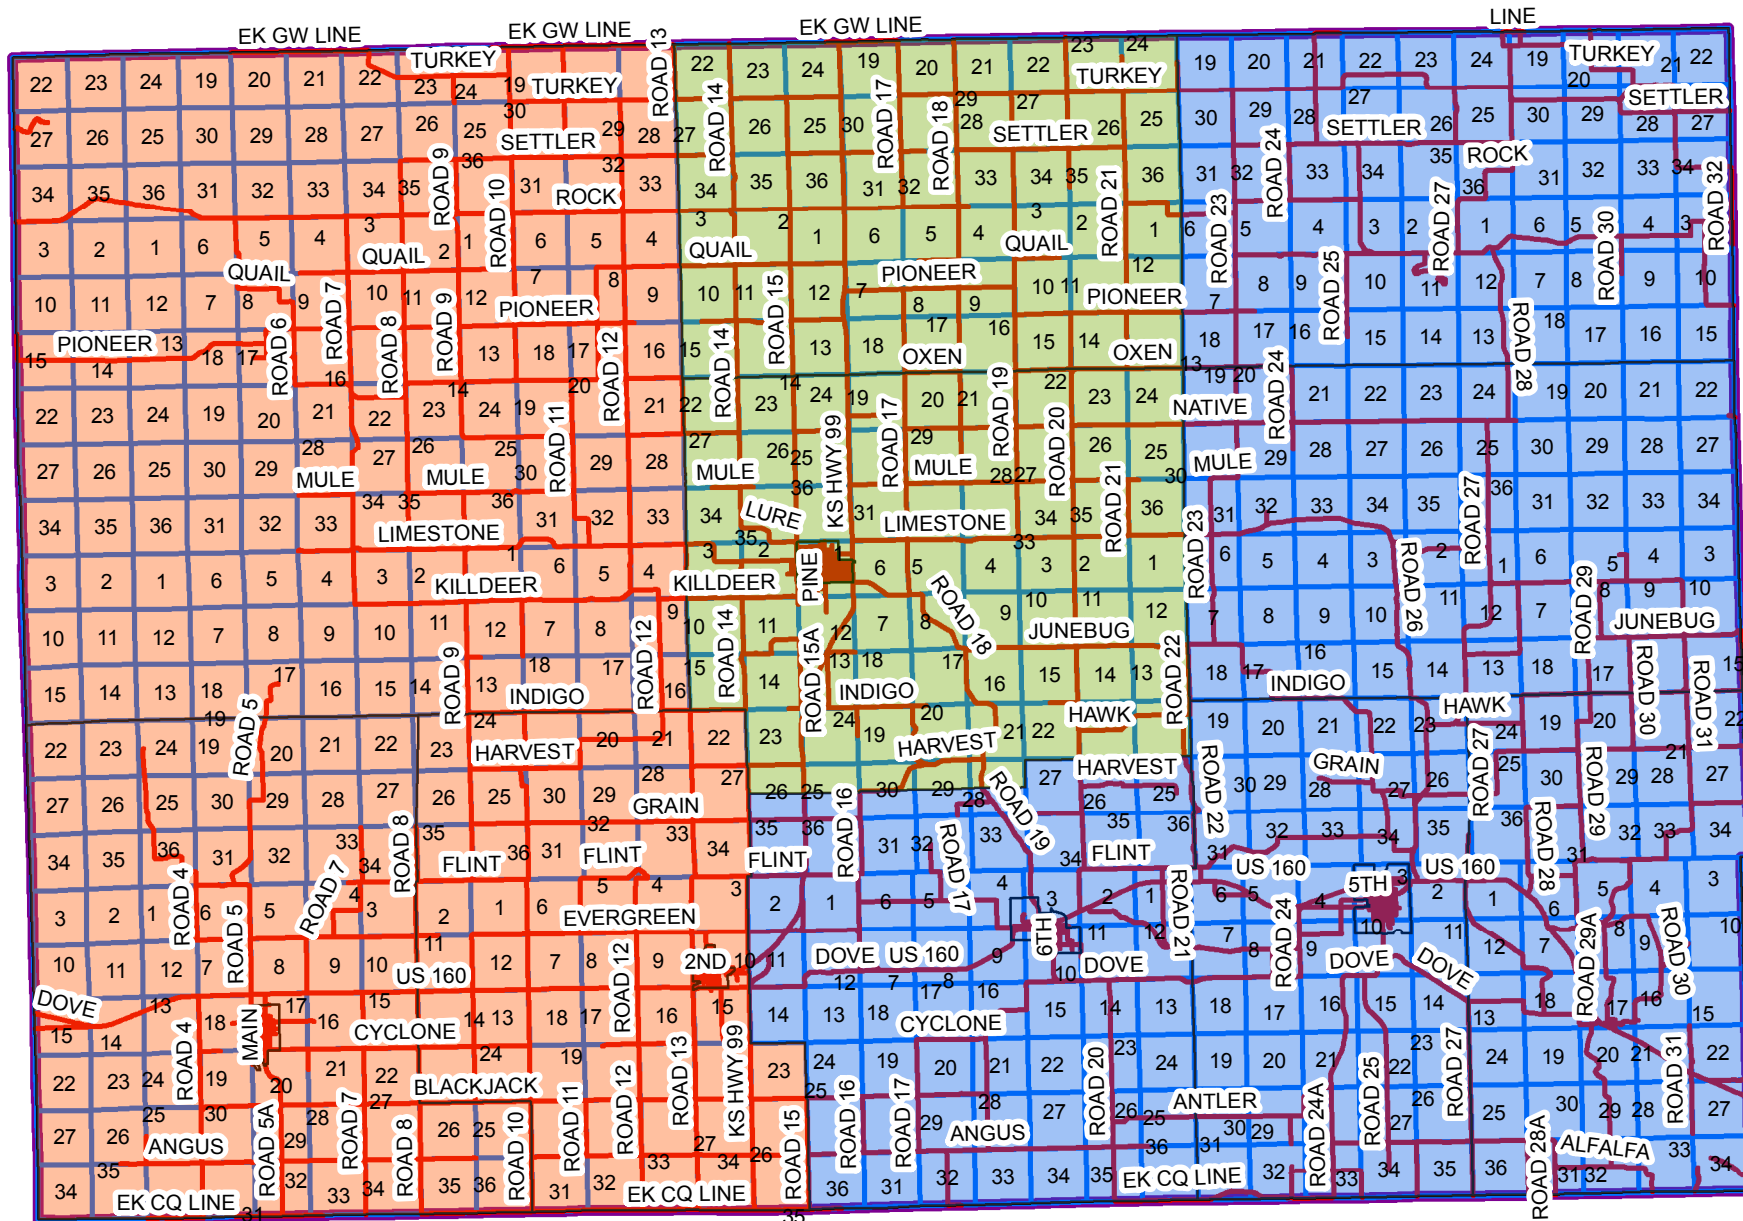

Commissioner Districts

Legend

- Commissioner District #1
- Commissioner District #2
- Commissioner District #3
- Township Subdivisions
- Elk_MunicipalBoundary_R&S
- Elk County Roads
- Elk_County_Boundary
- Section_Polys
- COUNTY