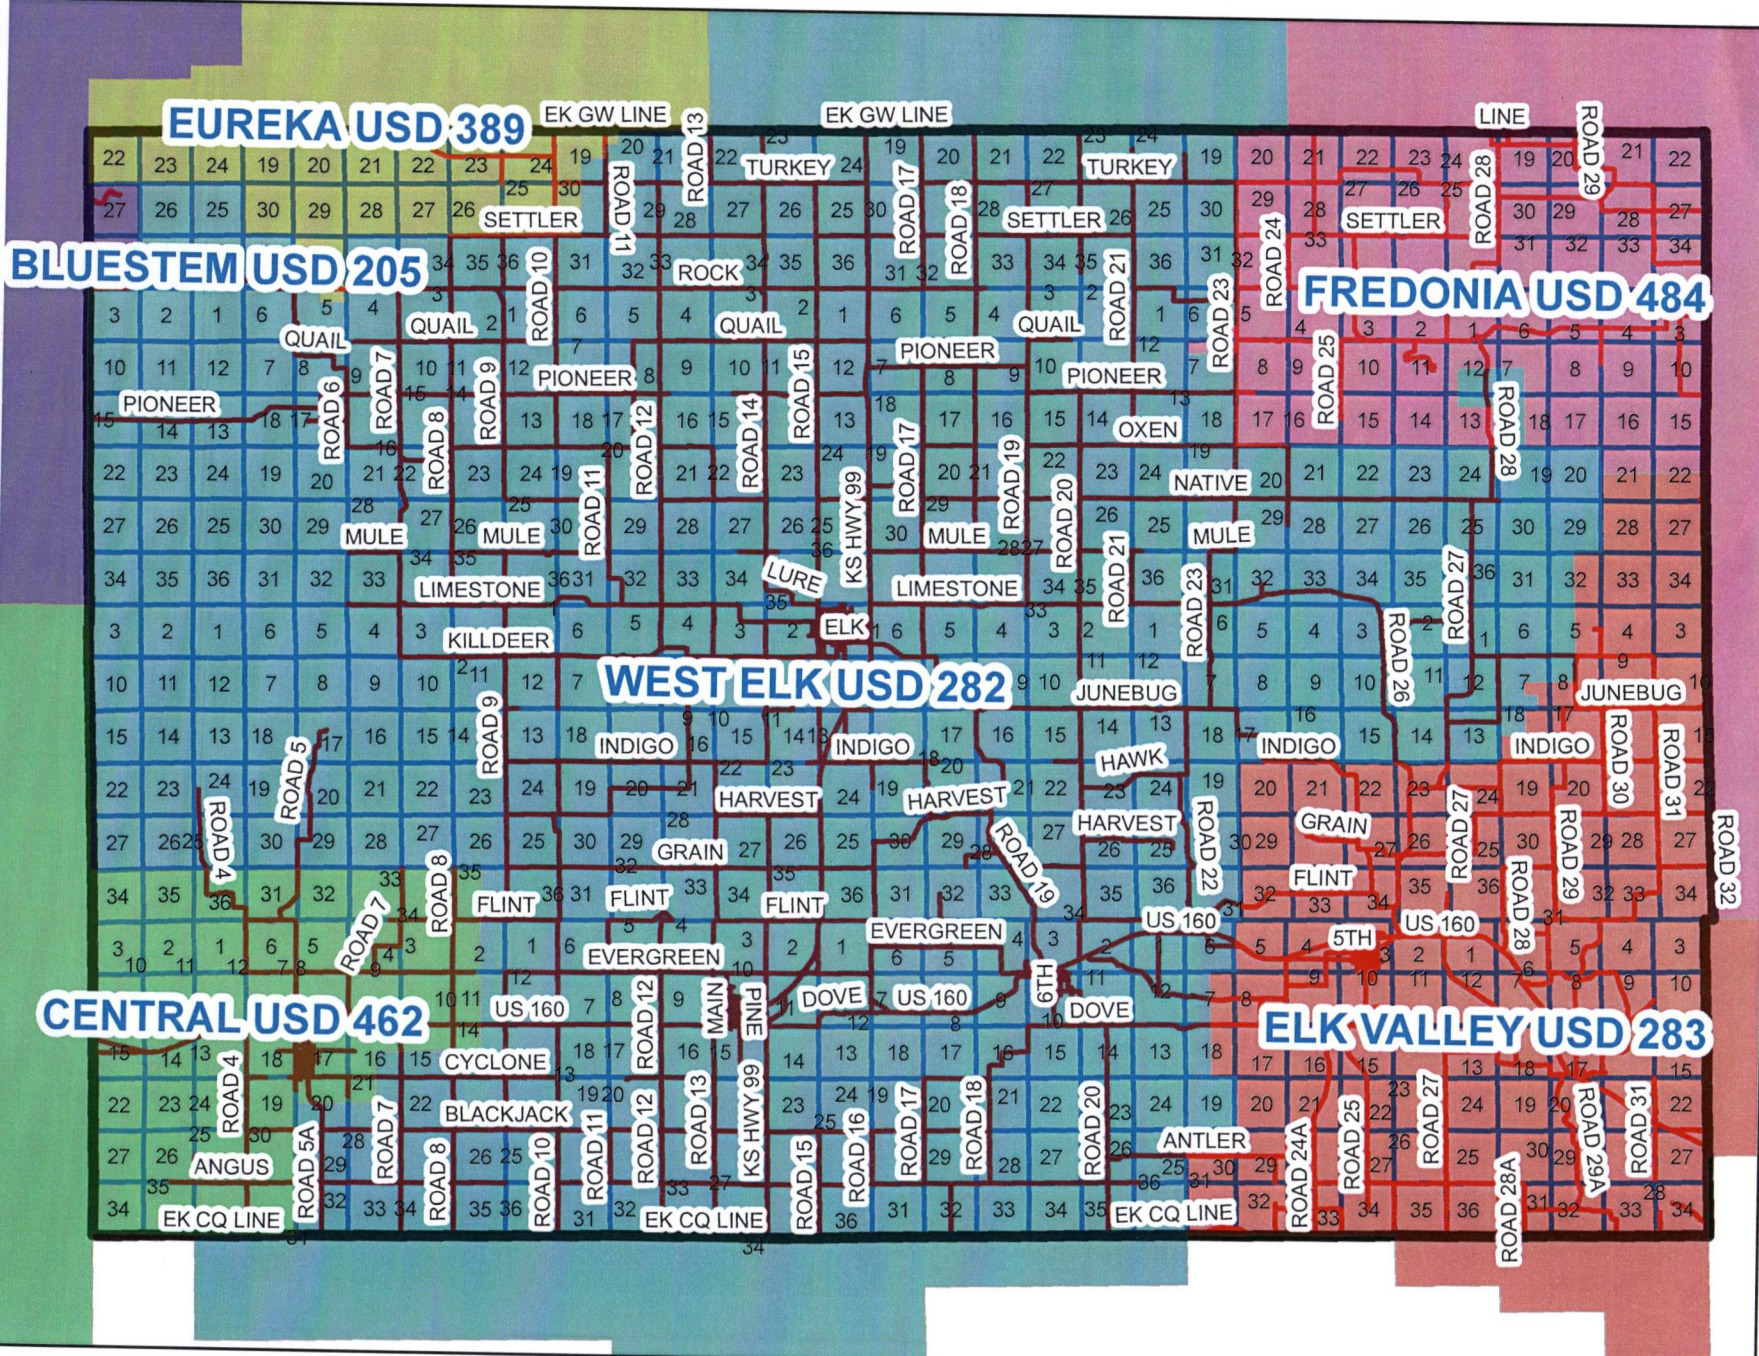

School Districts

Legend

- <all other values>
- USD**
 - 205
 - 282
 - 283
 - 389
 - 462
 - 484
- COUNTY
- Elk County Roads
- Elk County Boundary
- Section_Polys

Elk County, KS

Map is for Taxing purposes only
Produced by: Elk County Appraiser's Office