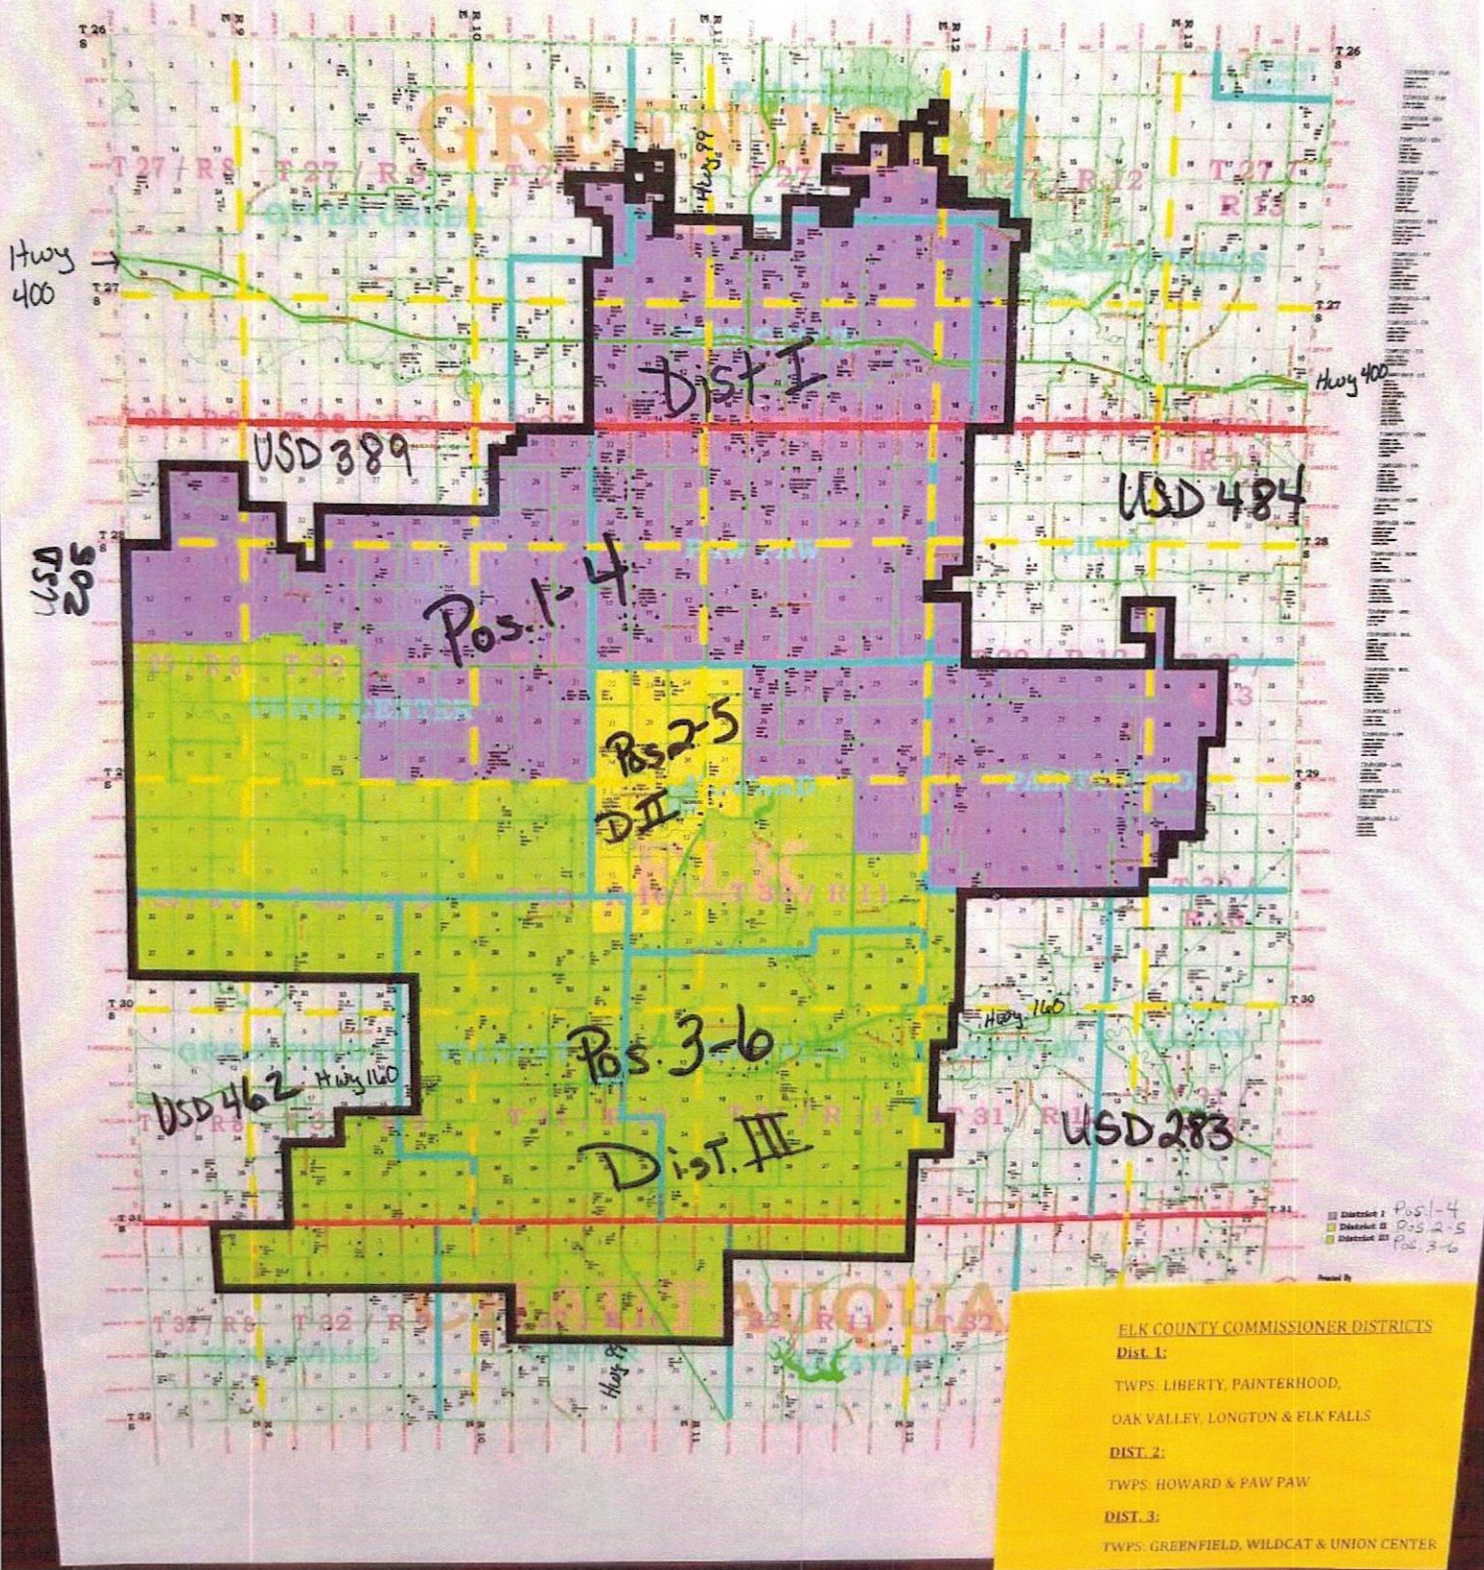

# West Elk U.S.D. 282

**ELK COUNTY COMMISSIONER DISTRICTS**

**Dist. 1:**  
 TWPS. LIBERTY, PAINTERHOOD,  
 OAK VALLEY, LONGTON & ELK FALLS

**DIST. 2:**  
 TWPS. HOWARD & PAW PAW

**DIST. 3:**  
 TWPS. GREENFIELD, WILDCAT & UNION CENTER