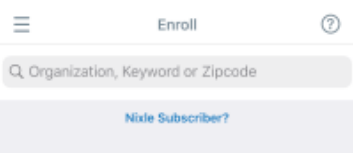

You can use the process below to setup the Everbridge Mobile App on your cell phone and receive local messages via the app. You can also sign up by going to www.Nixle.com.

If you have any questions, please contact Elk County Emergency Management, 620-374-3597

Everbridge Mobile App Nixle Setup

Mobile App Features:

- ✓ Get the information that matters most to you
- ✓ Receive Pop-up Push Notifications
- ✓ Full Mobile App experience

Step 1: Install & Open the Everbridge App

Step 2: Tap "Find an Organization"

Step 3: Tap "Nixle Subscriber?" (Blue)

Step 4: Enter your Phone Number

< Back

Enter your phone number to automatically retrieve your Nixle SMS subscriptions as push notifications.